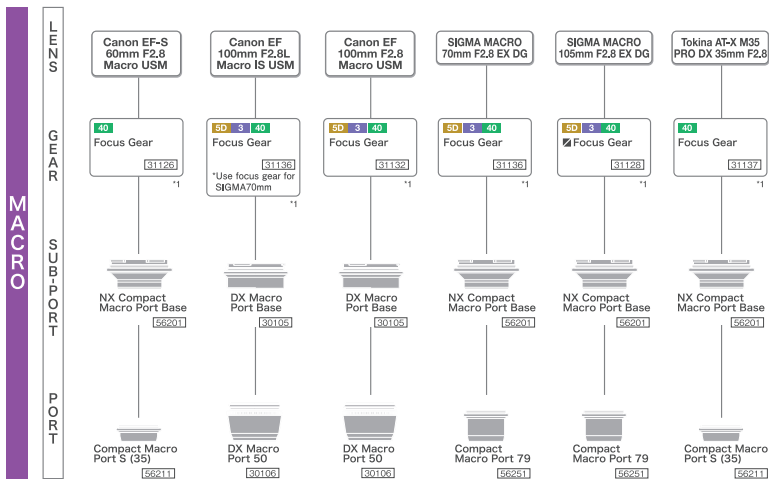

System Chart for MDX Housing (for Canon)

MDX-PRO 5D MarkII, MDX-PRO MarkIII, MDX-40D

Housings with the following marks are compatible

5D MDX-PRO 5D MarkII **3** MDX-PRO MarkIII **40** MDX-40D

★★ : Image aberration is rarely apparent ★ : Image aberration is sometimes apparent

*1:Focus is adjustable with the focus knob on housing.(main-body) *2.Zoom is controllable with the focus knob on the housing.(main-body)

*3:Focus is adjustable with the focus knob on the port. *4.Zoom is adjustable with the zoom knob on the port. *5:Manual focus cannot be used.

※1:Setting of the aperture value more than F8 is recommended.

Note

The lens may be reflected in the image depending on your shooting condition.