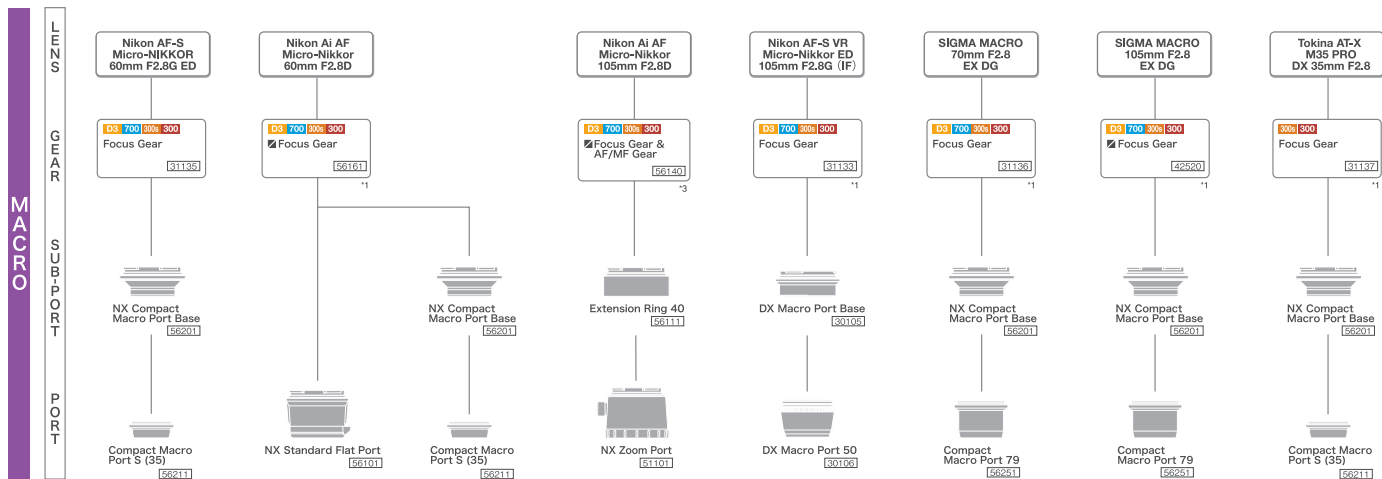

MDX-PRO D3, MDX-PRO D700, MDX-D300s, MDX-D300

D3 MDX-PRO D3   **700** MDX-PRO D700   **300s** MDX-D300s   **300** MDX-D300

★★ : Image aberration is rarely apparent   ★ : Image aberration is sometimes apparent

*3:Focus is adjustable with the focus knob on the port.   *4:Zoom is adjustable with the zoom knob on the port.   *5:Manual focus cannot be used.

Note

The lens may be reflected in the image depending on your shooting condition.