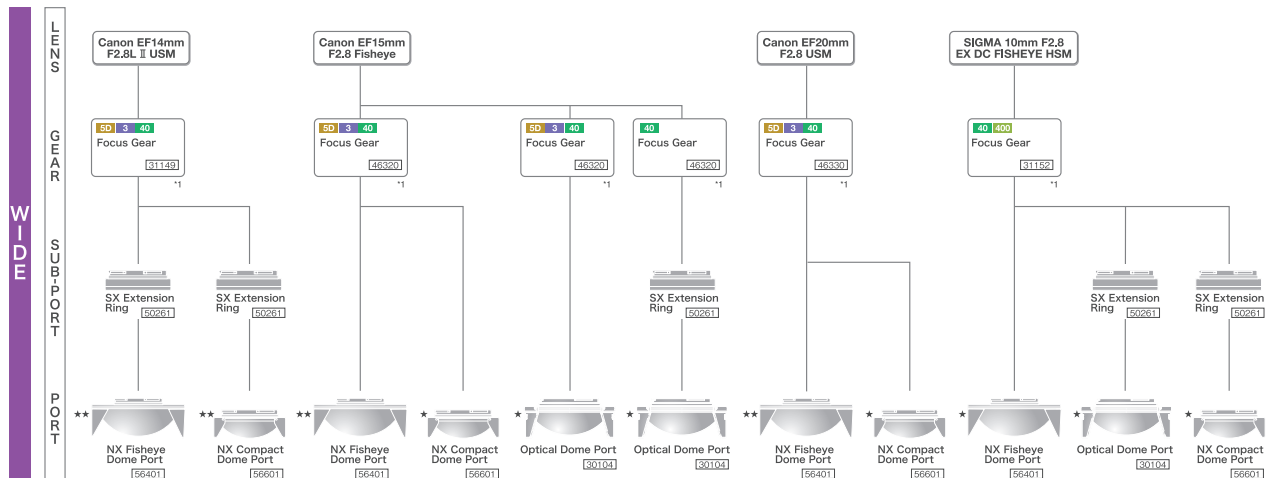

System Chart for MDX Housings (for Canon)

MDX-PRO 5D MarkII, MDX-PRO MarkIII, MDX-40D

Housings with the following marks are compatible

5D MDX-PRO 5D MarkII **3** MDX-PRO MarkIII **40** MDX-40D

★★ : Image aberration is rarely apparent ★ : Image aberration is sometimes apparent

*1:Focus is adjustable with the focus knob on housing.(main-body) *2:Zoom is controllable with the focus knob on the housing.(main-body)

*3:Focus is adjustable with the focus knob on the port. *4:Zoom is adjustable with the zoom knob on the port. *5:Manual focus cannot be used.

※1:Setting of the aperture value more than F8 is recommended.

Note

The lens may be reflected in the image depending on your shooting condition.