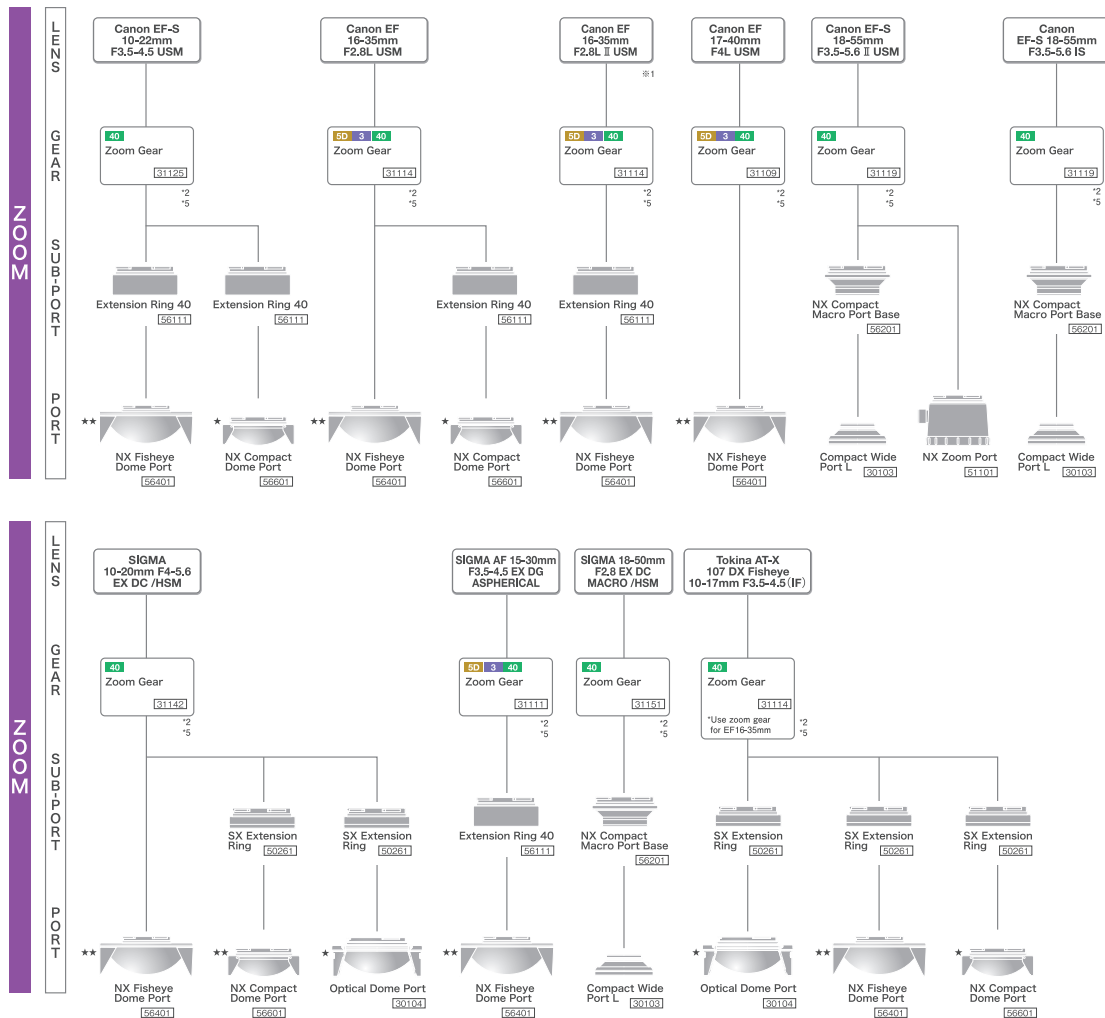

System Chart for MDX Housings (for Canon)

MDX-PRO 5D MarkII, MDX-PRO MarkIII, MDX-40D

Housings with the following marks are compatible

5D MDX-PRO 5D MarkII **3** MDX-PRO MarkIII **40** MDX-40D

★ ★ : Image aberration is rarely apparent ★ : Image aberration is sometimes apparent

*1:Focus is adjustable with the focus knob on housing.(main-body) *2:Zoom is controllable with the focus knob on the housing.(main-body)

*3:Focus is adjustable with the focus knob on the port. *4:Zoom is adjustable with the zoom knob on the port. *5:Manual focus cannot be used.

※1:Setting of the aperture value more than F8 is recommended.

Note

The lens may be reflected in the image depending on your shooting condition.