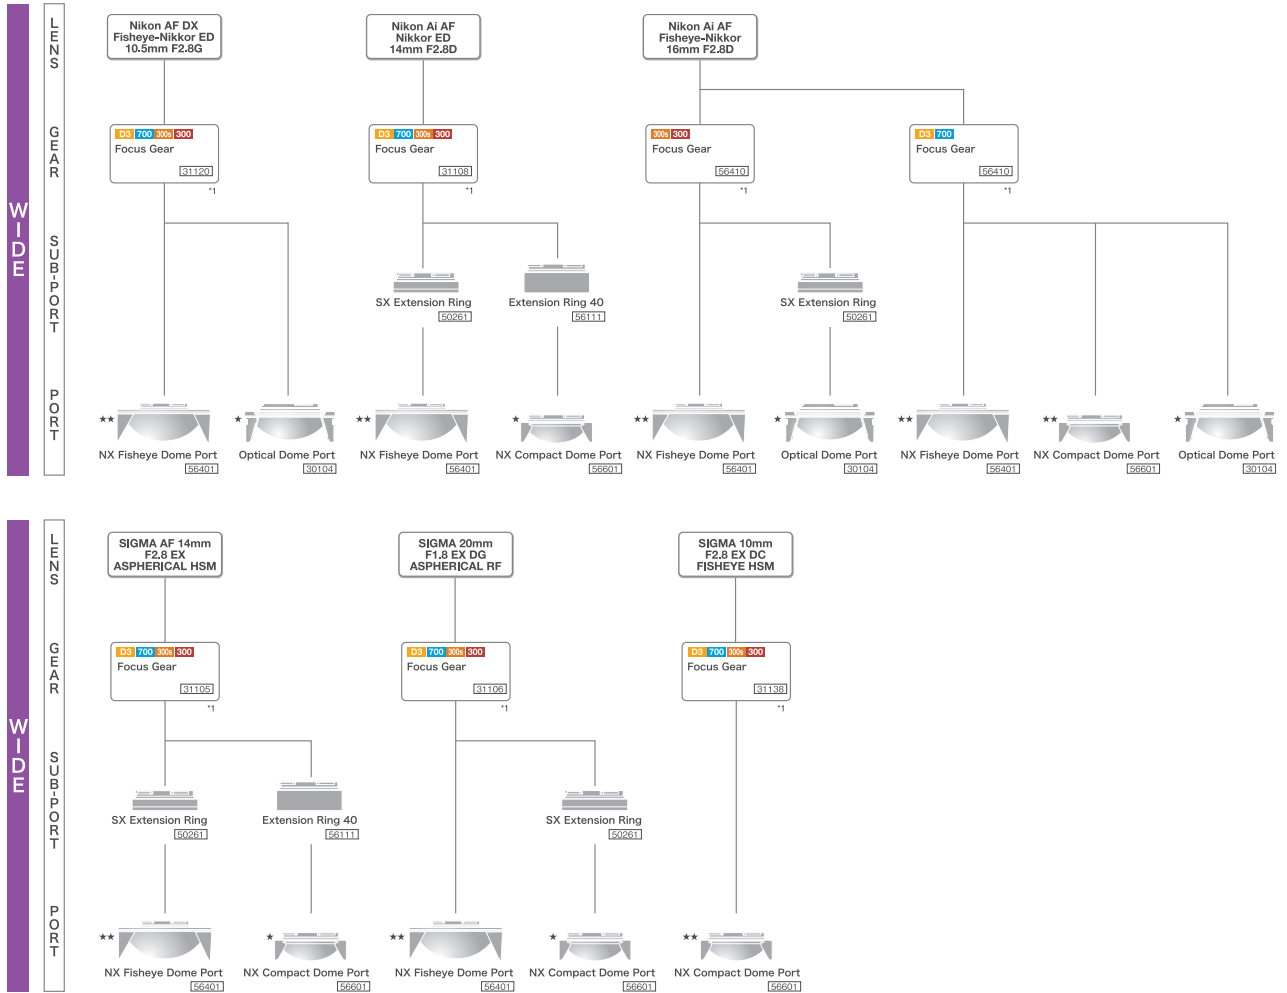

## MDX-PRO D3, MDX-PRO D700, MDX-D300s, MDX-D300

Housings with the following marks are compatible

**D3** MDX-PRO D3   **700** MDX-PRO D700   **300s** MDX-D300s   **300** MDX-D300

**\*\*** : Image aberration is rarely apparent   **\*** : Image aberration is sometimes apparent

**1**:Focus is adjustable with the focus knob on housing.(main-body)   **2**:Zoom is controllable with the focus knob on the housing.(main-body)

**3**:Focus is adjustable with the focus knob on the port.   **4**:Zoom is adjustable with the zoom knob on the port.   **5**:Manual focus cannot be used.

Note

The lens may be reflected in the image depending on your shooting condition.