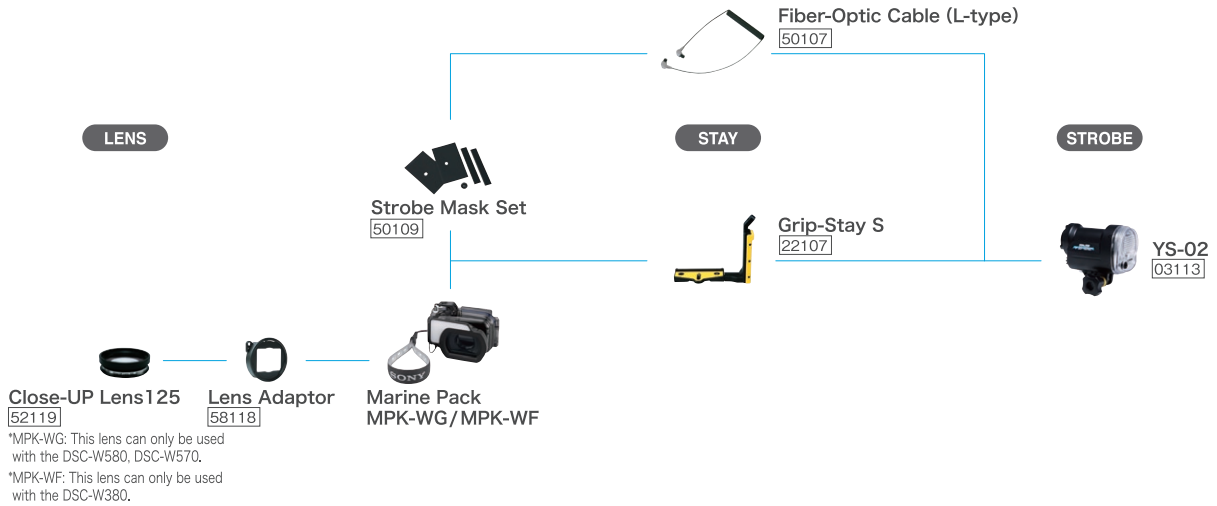

• System Chart for MPK-WG / MPK-WF

• System Chart for MPK-WEB/MPK-WE